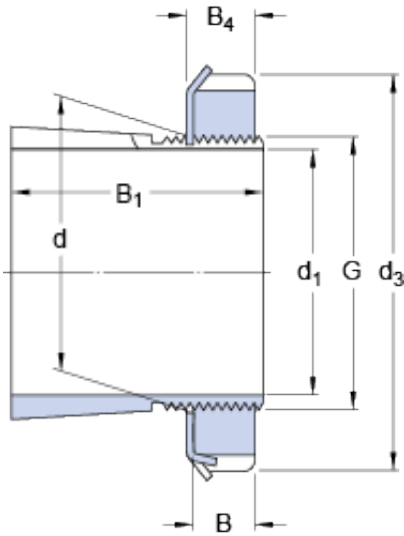

NRAT BEARING CO.,LTD.

SKF HA 3038 AUSTRALIAN Bearing 55.562X65X12

Bearing No. HA 3038

d_1	176.213 mm
d	190 mm
d_3	220 mm
B_1	112 mm
B	28 mm
B_4	30.5 mm
G	M 190x3
Mass adapter sleeve assembly	5.8 kg
Hydraulic nut	HMV 38 E

HA 3038 Bearing 2D drawings and 3D CAD models